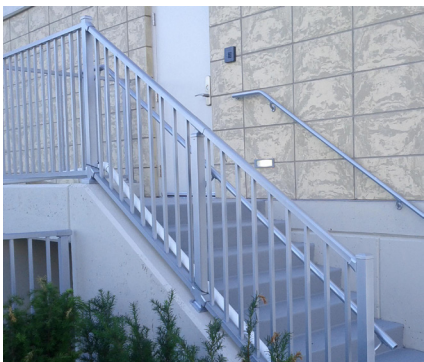

CHR

Continuous Handrail
ALUMINUM

diggerspecialties.com